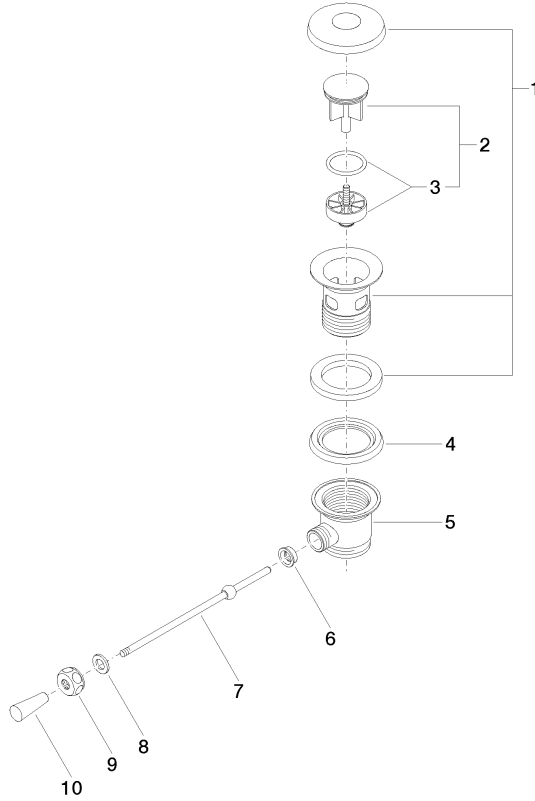

Basin Waste 1 1/4" - Brushed Champagne (22kt Gold)

IMO

10 300 970

- length of knee lever 185 mm
- Only suitable for basins with an overflow.

Fits: IMO, LULU, MADISON, MEM, TARA, CL.1, LISSÉ, VAIA, META, CYO

	Brushed Champagne (22kt Gold)	10 300 970-46
	Chrome	10 300 970-00
	Brushed Platinum	10 300 970-06
	Platinum	10 300 970-08
	Durabross (23kt Gold)	10 300 970-09
	Dark Chrome	10 300 970-19
	Light Gold	10 300 970-26
	Brushed Light Gold	10 300 970-27
	Brushed Durabross (23kt Gold)	10 300 970-28
	Matte Black	10 300 970-33
	Brushed Bronze	10 300 970-42
	Champagne (22kt Gold)	10 300 970-47
	Brushed Chrome	10 300 970-93
	Brushed Dark Platinum	10 300 970-99

10 300 970

10 300 970

Parts for other finishes can be found here: [Chrome](#)

Spare parts list

No.	Item Number	Name	Quantity used	Delivery time
1	90 11 01 026 00-46	cup	1	30
2	04 31 20 016 00-46	plug	1	-
Spare part can no longer be ordered, please order the replacement item				
3	04 28 10 026 00 90	accessories	1	2
4	09 14 03 025 90	seal	1	2
5	09 11 01 023-46	cup	1	60
6	09 14 05 040 90	seal	1	2
7	09 31 09 055-46	pull-rod	1	30
8	09 30 11 049 90	disc	1	2
9	09 23 30 003-46	nut	1	30
10	09 20 01 040-46	handle	1	30